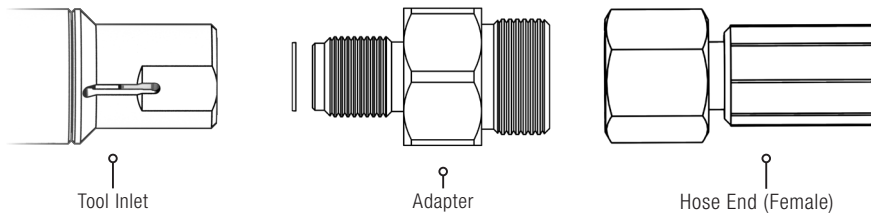

HOSE FITTINGS AND ADAPTERS

BSPP6 (3/8 BSPP)

Tool models:

- BA-BSPP6-R16-F
- BA-BSPP6-R16-S
- BA-BSPP6-R22-F
- BA-BSPP6-R22-S
- BN24-BSPP6

HOSE END	ADAPTER	COPPER WASHER*
1/4 BSP Female	GP 255-BSPP6-BSPP4C	GP 200-BSPP6
1/2 BSP Female	GP 255-BSPP6-BSPP8C	GP 200-BSPP6
M24 Female	GP 255-BSPP6-M24C	GP 200-BSPP6

*Included with adapter

M24x1.5

Tool models:

- BA-M24-R21
- BA-M24-R31
- BA-M24-R40
- BJ 286-L-M24
- BJ 286-M-M24
- BJ 286-S-M24
- BJ 288-M-M24
- BJ 288-S-M24
- BJV-M24-F
- BJV-M24-S
- RPT-M24-F
- RPT-M24-S
- TR 230-M24