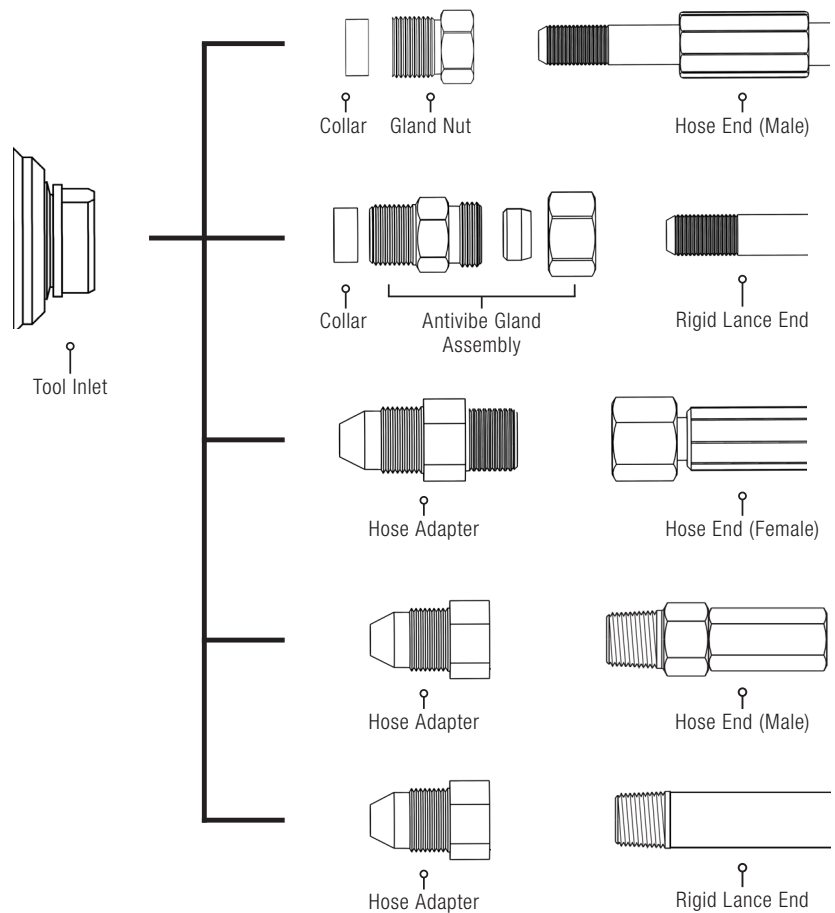

3/4 MP (3/4-14 NPSM)

Tool models:

- BJV-MP12-F
- BJV-MP12-S
- SG-30-MP12-0-18
- SG-30-MP12-0-24
- SG-30-MP12-90-18
- SG-30-MP12-90-24
- SG-40-CCN-MP12K-0-2
- SG-40-CCN-MP12K-90-2
- SG-50-CCN-MP12K-0-2
- SG-50-CCN-MP12K-90-2
- SG-E60-MP12K-0-5
- SG-E60-MP12K-0-60
- SG-E60-MP12K-90-5
- SG-E60-MP12K-90-60
- SG-E70-MP12K-0-5
- SG-E70-MP12K-0-60
- SG-E70-MP12K-90-5
- SG-E70-MP12K-90-60
- SG-MP12-62-90
- SG-MP12AV12-0
- SG-MP12AV12-90
- SG-MP12K-62-0
- TR 230-MP12

HOSE END	LH COLLAR	GLAND NUT	ADAPTER
3/4-16 LH Male	AF 071-MP12	AF 070-MP12	
9/16-18 Type M			AF 060-MP12
3/4-16 Type M			AF 061-MP12
1-12 Type M			AF 063-MP12
1/2 NPT Male			AF 065-MP12P8
3/4 NPT Male			AF 065-MP12P12
LANCE END	LH COLLAR	AV GLAND NUT	ADAPTER
3/4-16 LH	AF 071-MP12	AF 072-MP12	
1/2 NPT Male			AF 065-MP12P8
3/4 NPT Male			AF 065-MP12P12