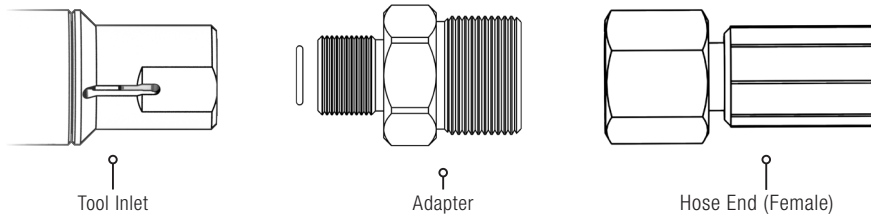

HOSE END	ADAPTER	O-RING*
1/2 BSP Female	GP 255-M240BSPP8C	GP 259
3/4 BSP Female	GP 255-M240BSPP12C	GP 259
M24 Female	GP 255-M240M24C	GP 259
M36 Female	GP 255-M240M36C	GP 259

*Included with adapter