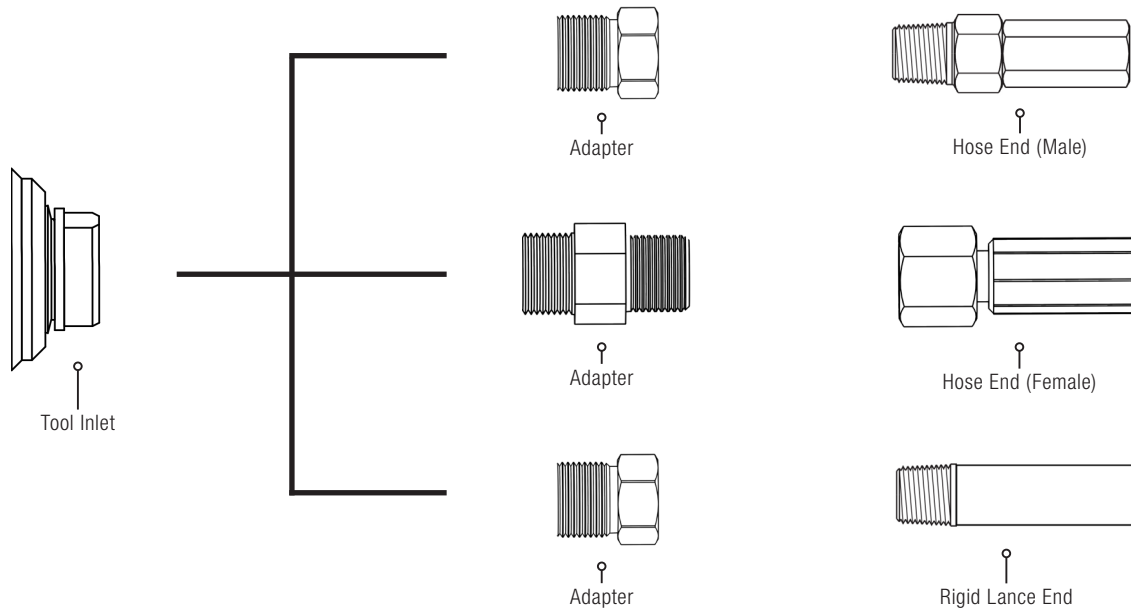

P12 (3/4 NPT)

Tool models:

- BJV-P12-F
- BJV-P12-S
- SG-30-P12-0-18
- SG-30-P12-0-24
- SG-30-P12-90-18
- SG-30-P12-90-24
- SG-40-CCN-P12K-0-2
- SG-40-CCN-P12K-90-2
- SG-50-CCN-P12K-0-2
- SG-50-CCN-P12K-90-2
- SG-CCN-P12K-0
- SG-CCN-P12K-90
- SG-E60-P12K-0-5
- SG-E60-P12K-0-60
- SG-E60-P12K-90-5
- SG-E60-P12K-90-60
- SG-E70-P12K-0-5
- SG-E70-P12K-0-60
- SG-E70-P12K-90-5
- SG-E70-P12K-90-5
- SG-P12K-62-0
- SG-P12P12-62-0
- SG-P12P12-62-90
- TR 230-P12

HOSE END	ADAPTER
1/2 NPT Male	GP 051-P8P12
M24 Female	GP 255-P12M24C
M36 Female	GP 255-P12M36C
LANCE END	ADAPTER
1/2 NPT Male	GP 051-P8P12