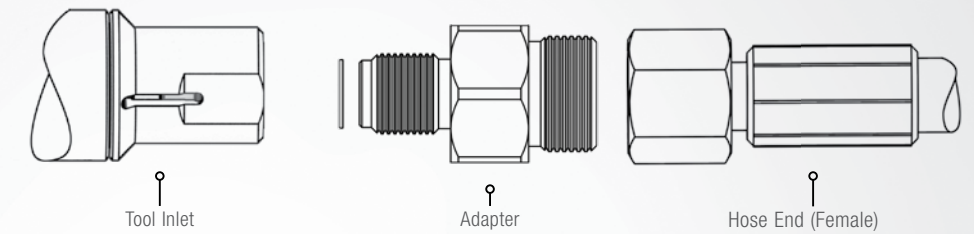

HOSE FITTINGS & ADAPTERS

BSPP6 (3/8 BSPP)

TOOL MODELS:

- BA-BSPP6-R16-F
- BA-BSPP6-R16-S
- BA-BSPP6-R22-F
- BA-BSPP6-R22-S
- BN24-BSPP6

Hose End	Adapter	Copper Washer*
1/4 BSP Female	GP 255-BSPP6-BSPP4C	GP 200-BSPP6
1/2 BSP Female	GP 255-BSPP6-BSPP8C	GP 200-BSPP6
M24 Female	GP 255-BSPP6-M24C	GP 200-BSPP6

*Included with adapter

M24X1.5

TOOL MODELS:

- BA-M24-R21
- BA-M24-R31
- BA-M24-R40
- BJ 286-L-M24
- BJ 286-M-M24
- BJ 286-S-M24
- BJ 288-M-M24
- BJ 288-S-M24
- BJV-M24-F
- BJV-M24-S
- RPT-M24-F
- RPT-M24-S
- TR 230-M24