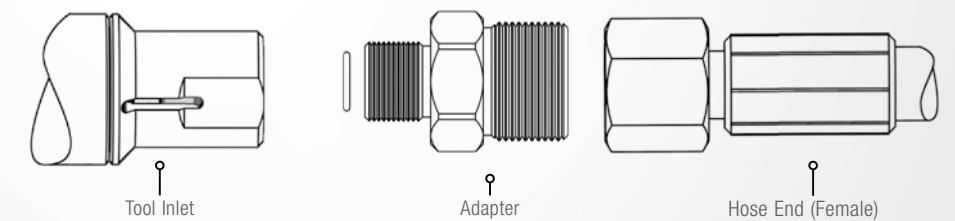

Hose End	Adapter	O-Ring*
1/2 BSP Female	GP 255-M240BSPP8C	GP 259
3/4 BSP Female	GP 255-M240BSPP12C	GP 259
M24 Female	GP 255-M240M24C	GP 259
M36 Female	GP 255-M240M36C	GP 259

*Included with adapter