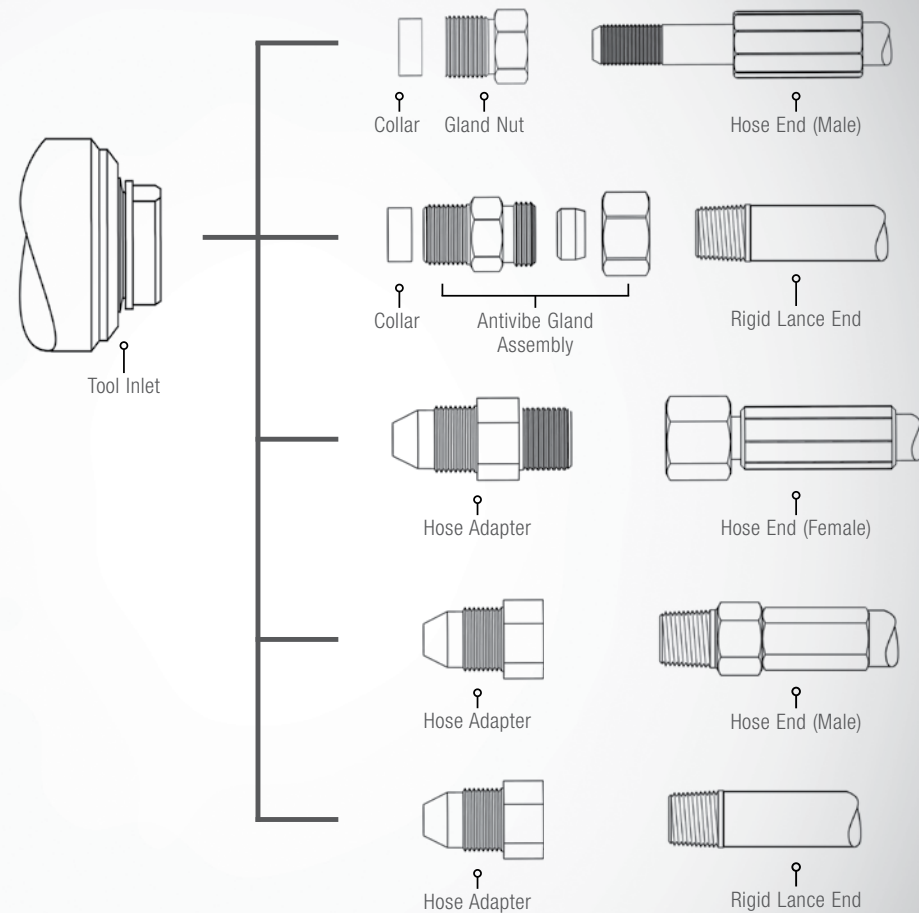

HOSE FITTINGS & ADAPTERS

3/4 MP (3/4-14 NPSM)

TOOL MODELS:

- BJV-MP12-F
- BJV-MP12-S
- SG-30-MP12-0-18
- SG-30-MP12-0-24
- SG-30-MP12-90-18
- SG-30-MP12-90-24
- SG-40-CCN-MP12K-0-2
- SG-40-CCN-MP12K-90-2
- SG-50-CCN-MP12K-0-2
- SG-50-CCN-MP12K-90-2
- SG-E60-MP12K-0-5
- SG-E60-MP12K-0-60
- SG-E60-MP12K-90-5
- SG-E60-MP12K-90-60
- SG-E70-MP12K-0-5
- SG-E70-MP12K-0-60
- SG-E70-MP12K-90-5
- SG-E70-MP12K-90-60
- SG-MP12-62-90
- SG-MP12AV12-0
- SG-MP12AV12-90
- SG-MP12K-62-0
- TR 230-MP12

Hose End	LH Collar	Gland Nut	Adapter
3/4-16 LH Male	AF 071-MP12	AF 070-MP12	
9/16-18 Type M			AF 060-MP12
3/4-16 Type M			AF 061-MP12
1-12 Type M			AF 063-MP12
1/2 NPT Male			AF 065-MP12P8
3/4 NPT Male			AF 065-MP12P12
Lance End	LH Collar	AV Gland Nut	Adapter
3/4-16 LH	AF 071-MP12	AF 072-MP12	
1/2 NPT Male			AF 065-MP12P8
3/4 NPT Male			AF 065-MP12P12

HOSE FITTINGS & ADAPTERS

BSPP6 (3/8 BSPP)

TOOL MODELS:

- BA-BSPP6-R16-F
- BA-BSPP6-R16-S
- BA-BSPP6-R22-F
- BA-BSPP6-R22-S
- BN24-BSPP6

Hose End	Adapter	Copper Washer*
1/4 BSP Female	GP 255-BSPP6-BSPP4C	GP 200-BSPP6
1/2 BSP Female	GP 255-BSPP6-BSPP8C	GP 200-BSPP6
M24 Female	GP 255-BSPP6-M24C	GP 200-BSPP6

*Included with adapter

M24X1.5

TOOL MODELS:

- BA-M24-R21
- BA-M24-R31
- BA-M24-R40
- BJ 286-L-M24
- BJ 286-M-M24
- BJ 286-S-M24
- BJ 288-M-M24
- BJ 288-S-M24
- BJV-M24-F
- BJV-M24-S
- RPT-M24-F
- RPT-M24-S
- TR 230-M24