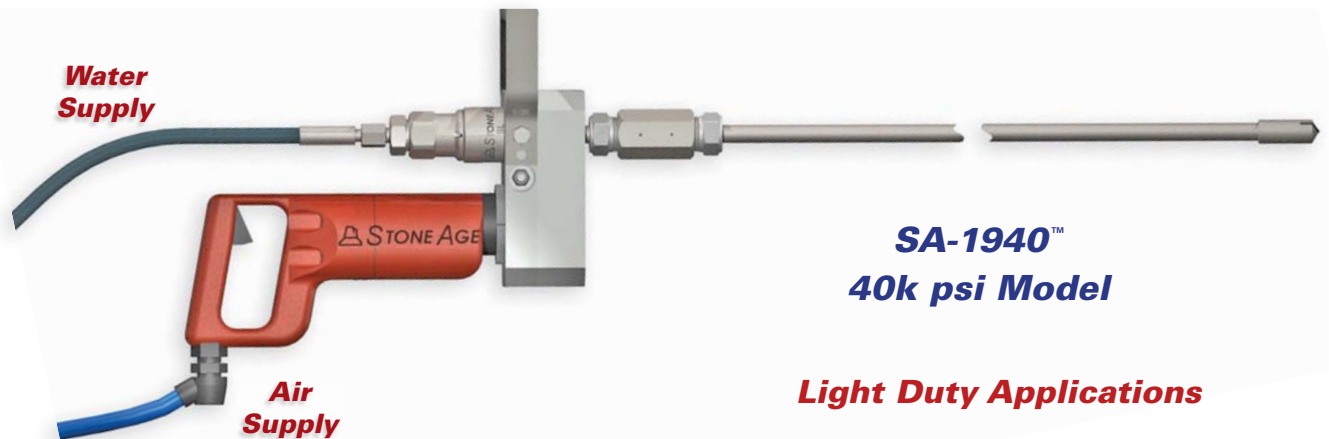

Hand-Held Porta-Lance™ Tools

Portable Air-Powered Rotary Tools for Cleaning Difficult Tubes

Porta-Lance™ tools offer :

- Quick setup for small bundles
- Compact for use in congested areas
- More productive and thorough than non-rotary methods

PORTA-LANCERS

Hand Lancing Specifications

MODEL	SA-1900™	SA-1909™	SA-1940™
Max. Pressure	15k psi 1000 bar	20k psi 1400 bar	43,500 psi 3000 bar
Flow Capacity	20 gpm 76 lpm	20 gpm 76 lpm	10 gpm 38 lpm
Swivel	HI-P6P6	HI-M9M9	SL-H9H9-CL
Max. Rotation Speed	400 rpm	400 rpm	400 rpm
Inlet Port	3/8 npt	9/16 MP	9/16 HP
Weight	12 lb 5.4 kg	13 lb 5.9 kg	13 lb 5.89 kg
Air Supply	60-100 psi	60-100 psi	60-100 psi
	30 CFM	30 CFM	30 CFM
Service Kit	HI 600	HI 600	BC 600-H9-C