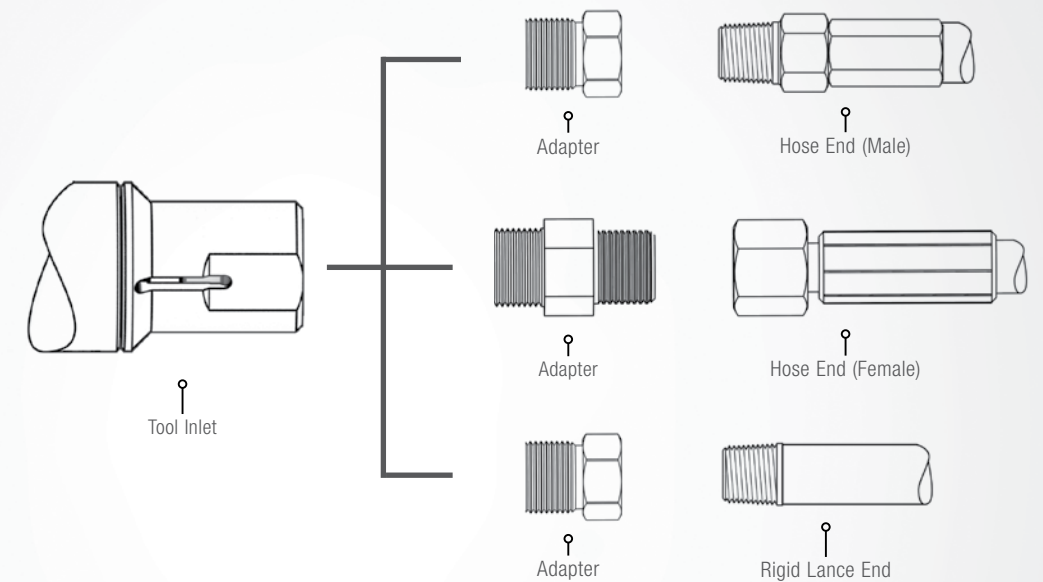

HOSE FITTINGS & ADAPTERS

P12 (3/4 NPT)

TOOL MODELS:

- BJV-P12-F
- BJV-P12-S
- SG-30-P12-0-18
- SG-30-P12-0-24
- SG-30-P12-90-18
- SG-30-P12-90-24
- SG-40-CCN-P12K-0-2
- SG-40-CCN-P12K-90-2
- SG-50-CCN-P12K-0-2
- SG-50-CCN-P12K-90-2
- SG-CCN-P12K-0
- SG-CCN-P12K-90
- SG-E60-P12K-0-5
- SG-E60-P12K-0-60
- SG-E60-P12K-90-5
- SG-E60-P12K-90-60
- SG-E70-P12K-0-5
- SG-E70-P12K-0-60
- SG-E70-P12K-90-5
- SG-E70-P12K-90-5
- SG-P12K-62-0
- SG-P12P12-62-0
- SG-P12P12-62-90
- TR 230-P12

Hose End	Adapter
1/2 NPT Male	GP 051-P8P12
M24 Female	GP 255-P12M24C
M36 Female	GP 255-P12M36C
Lance End	Adapter
1/2 NPT Male	GP 051-P8P12

HOSE FITTINGS & ADAPTERS

P8 (1/2 NPT)

TOOL MODELS:

- BA-P8-R21
- BA-P8-R31
- BA-P8-R40
- BN33-P8
- RPT-P8-F
- RPT-P8-S
- SG-P8P8-0
- SG-P8P8-90
- SH-P8P8-0
- SH-P8P8-90
- SL-P8P4-0
- SL-P8P4-90
- SPFR-P8-B
- SPFR-P8-S