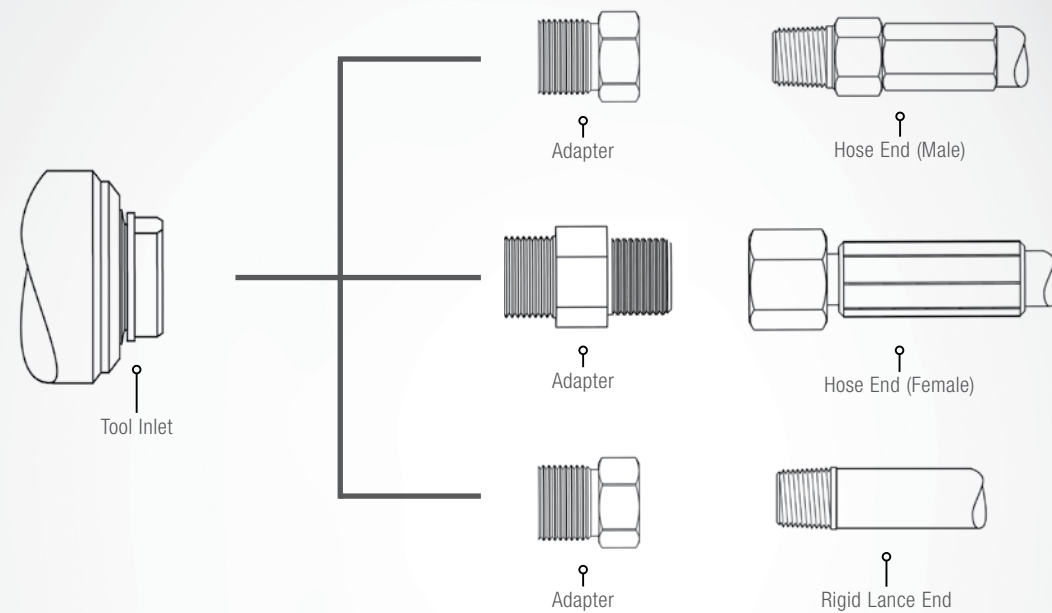

HOSE FITTINGS & ADAPTERS

P12 (3/4 NPT)

TOOL MODELS:

- BJV-P12-F
- BJV-P12-S
- SG-30-P12-0-18
- SG-30-P12-0-24
- SG-30-P12-90-18
- SG-30-P12-90-24
- SG-40-CCN-P12K-0-2
- SG-40-CCN-P12K-90-2
- SG-50-CCN-P12K-0-2
- SG-50-CCN-P12K-90-2
- SG-CCN-P12K-0
- SG-CCN-P12K-90
- SG-E60-P12K-0-5
- SG-E60-P12K-0-60
- SG-E60-P12K-90-5
- SG-E60-P12K-90-60
- SG-E70-P12K-0-5
- SG-E70-P12K-0-60
- SG-E70-P12K-90-5
- SG-E70-P12K-90-5
- SG-P12K-62-0
- SG-P12P12-62-0
- SG-P12P12-62-90
- TR 230-P12

Hose End	Adapter
1/2 NPT Male	GP 051-P8P12
M24 Female	GP 255-P12M24C
M36 Female	GP 255-P12M36C
Lance End	Adapter
1/2 NPT Male	GP 051-P8P12

HOSE FITTINGS & ADAPTERS

P8 (1/2 NPT)

TOOL MODELS:

- BA-P8-R21
- BA-P8-R31
- BA-P8-R40
- BN33-P8
- RPT-P8-F
- RPT-P8-S
- SG-P8P8-0
- SG-P8P8-90
- SH-P8P8-0
- SH-P8P8-90
- SL-P8P4-0
- SL-P8P4-90
- SPFR-P8-B
- SPFR-P8-S