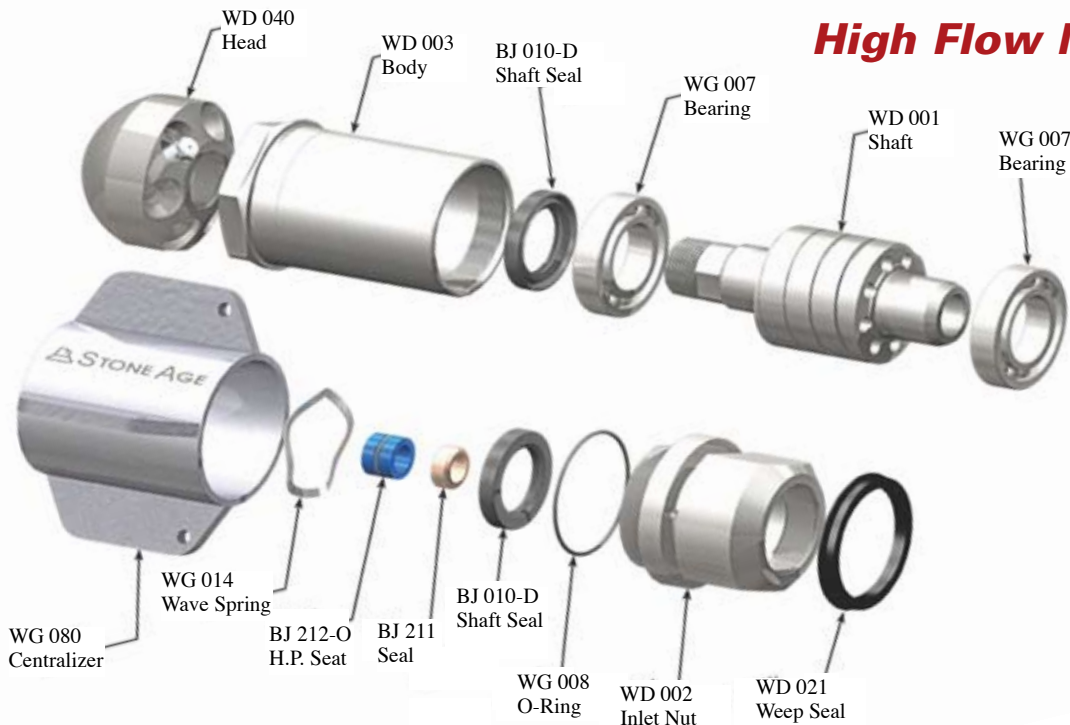

WG-1 & WD 1-1/4 Parts & Service Kits

WARTHOG® WG-1

WARTHOG® WD 1-1/4 High Flow Model

Large - 8" - 36" Lines