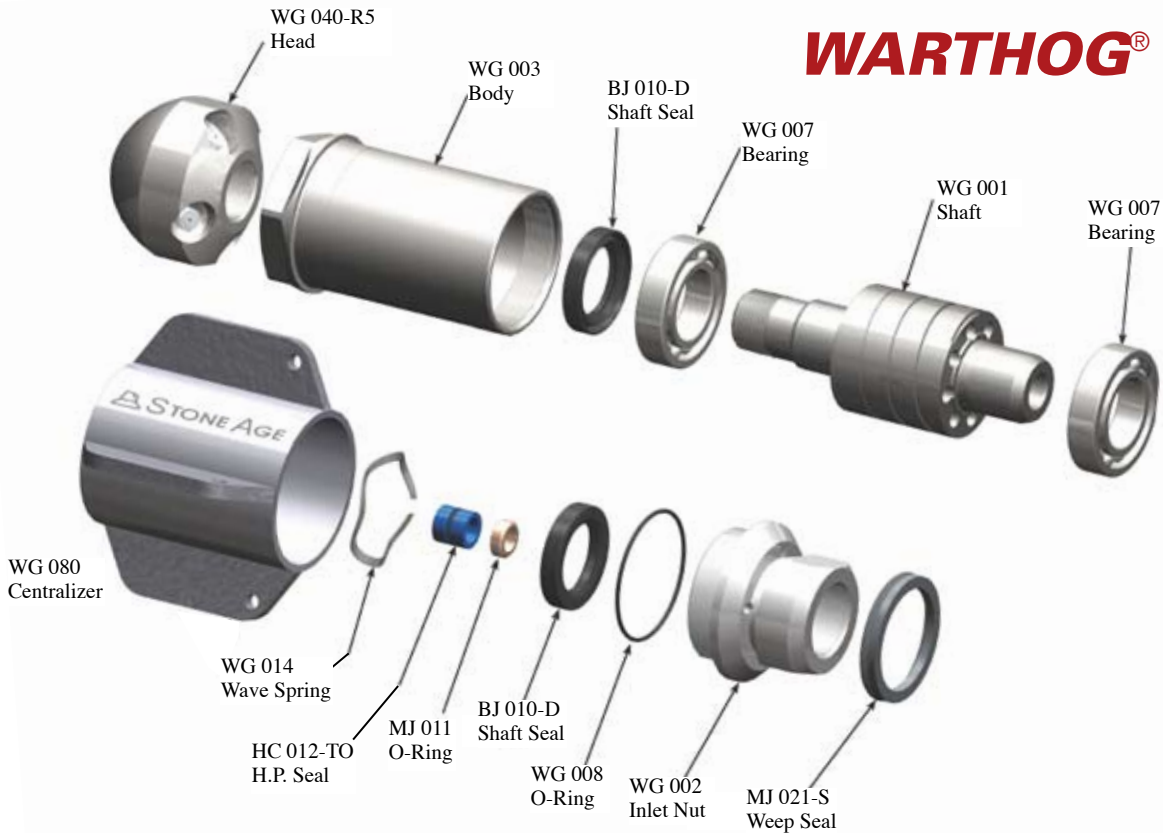

WG-1 & WD 1-1/4 Parts & Service Kits

WARTHOG® WG-1

WARTHOG® WD 1-1/4 High Flow Model

Large - 8" - 36" Lines